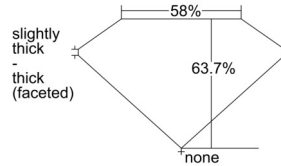

GIA®

FACSIMILE

GIA REPORT 7508739202

Verify this report at GIA.edu

GIA NATURAL DIAMOND DOSSIER®

October 25, 2024
GIA Report Number 7508739202
Shape and Cutting Style ..... Pear Brilliant
Measurements ..... 7.64 x 4.61 x 2.94 mm

GRADING RESULTS

Carat Weight ..... 0.62 carat
Color Grade ..... F
Clarity Grade VVS1

ADDITIONAL GRADING INFORMATION

Polish ..... Excellent
Symmetry ..... Very Good
Fluorescence ..... None
Clarity Characteristics ..... Pinpoint
Inscription(s): GIA 7508739202

PROPORTIONS

Profile not to actual proportions

GRADING SCALES

GIA COLOR SCALE		GIA CLARITY SCALE			
COLORLESS	D	VERY VERY SLIGHTLY INCLUDED	FLAWLESS		
	E		INTERNALLY FLAWLESS		
	F	VERY SLIGHTLY INCLUDED	VVS₁		
	G		VVS₂		
	H		VS₁		
	NEAR COLORLESS	I	SLIGHTLY INCLUDED	VS₂	
		J		SI₁	
		FAINT	K	INCLUDED	SI₂
			L		I₁
			M		I₂
VERT LIGHT	N	LIGHT	I₃		
	O				
	P				
	Q				
	R