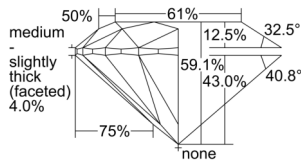

GIA®

FACSIMILE

GIA REPORT 7508748466

Verify this report at GIA.edu

GIA NATURAL DIAMOND DOSSIER®

October 28, 2024
GIA Report Number 7508748466
Shape and Cutting Style ..... Round Brilliant
Measurements ..... 4.04 - 4.07 x 2.40 mm

GRADING RESULTS

Carat Weight ..... 0.24 carat
Color Grade ..... E
Clarity Grade VS2
Cut Grade ..... Excellent

ADDITIONAL GRADING INFORMATION

Polish ..... Excellent
Symmetry ..... Excellent
Fluorescence ..... None
Clarity Characteristics ..... Cloud
Inscription(s): GIA 7508748466

PROPORTIONS

Profile to actual proportions

GRADING SCALES

GIA COLOR SCALE	GIA CLARITY SCALE	GIA CUT SCALE	
D	FLAWLESS	EXCELLENT	
E	INTERNALLY FLAWLESS		
F		VVS₁	VERY GOOD
G	VVS₂		
H	VS₁	GOOD	
I	VS₂		
J	SI₁	FAIR	
K	SI₂		
L	I₁	POOR	
M	I₂		
N	I₃		
O			
P			
Q			
R			
S			
T			
U			
V			
W			
X			
Y			
Z