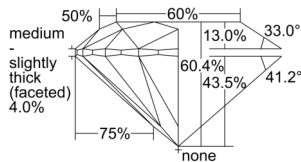

GIA®

FACSIMILE

GIA REPORT 7508749055

Verify this report at GIA.edu

GIA NATURAL DIAMOND DOSSIER®

October 25, 2024
GIA Report Number **7508749055**
Shape and Cutting Style ..... **Round Brilliant**
Measurements ..... **4.01 - 4.04 x 2.43 mm**

GRADING RESULTS

Carat Weight ..... **0.24 carat**
Color Grade ..... **E**
Clarity Grade **VS2**
Cut Grade ..... **Excellent**

ADDITIONAL GRADING INFORMATION

Polish ..... **Excellent**
Symmetry ..... **Excellent**
Fluorescence ..... **None**
Clarity Characteristics..... **Cloud, Crystal**
Inscription(s): **GIA 7508749055**

PROPORTIONS

Profile to actual proportions

GRADING SCALES

GIA COLOR SCALE	GIA CLARITY SCALE	GIA CUT SCALE
D	FLAWLESS	EXCELLENT
E	FLAWLESS	
F	INTERNALLY FLAWLESS	VERY GOOD
G	FLAWLESS	
H	VVS₁	GOOD
I	VVS₂	
J	VS₁	FAIR
K	VS₂	
L	SI₁	POOR
M	SI₂	
N	I₁	
O	I₂	
P	I₃	
Q		
R		
S		
T		
U		
V		
W		
X		
Y		
Z