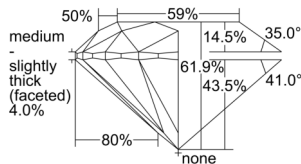

GIA®

FACSIMILE

GIA REPORT

7508753600

Verify this report at GIA.edu

GIA NATURAL DIAMOND DOSSIER®

November 12, 2024
GIA Report Number **7508753600**
Shape and Cutting Style ..... **Round Brilliant**
Measurements ..... **5.30 - 5.33 x 3.29 mm**

GRADING RESULTS

Carat Weight ..... **0.57 carat**
Color Grade ..... **I**
Clarity Grade **VS2**
Cut Grade ..... **Excellent**

ADDITIONAL GRADING INFORMATION

Polish ..... **Excellent**
Symmetry ..... **Excellent**
Fluorescence ..... **None**
Clarity Characteristics..... **Cloud, Crystal**
Inscription(s): **GIA 7508753600**

PROPORTIONS

Profile to actual proportions

GRADING SCALES

GIA COLOR SCALE

COLOREDNESS	D
	E
	F
	G
	H
	I
	J
NEAR COLORLESS	K
	L
FAIN	M
	N
	O
	P
	Q
VERY LIGHT	R
	S
	T
	U
	V
	W
	X
	Y
LIGHT	Z

GIA CLARITY SCALE

VERY VERY SLIGHTLY INCLUDED	FLAWLESS
	INTERNALLY FLAWLESS
VERY SLIGHTLY INCLUDED	VVS₁
	VVS₂
SLIGHTLY INCLUDED	VS₁
	VS₂
INCLUDED	SI₁
	SI₂
	I₁
	I₂
	I₃

GIA CUT SCALE

EXCELLENT
VERY GOOD
GOOD
FAIR
POOR