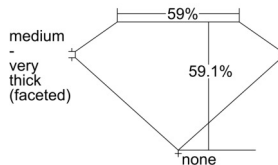

GIA®

FACSIMILE

GIA REPORT 7508755658

Verify this report at GIA.edu

GIA NATURAL DIAMOND DOSSIER®

November 01, 2024
GIA Report Number 7508755658
Shape and Cutting Style ..... Heart Brilliant
Measurements ..... 4.36 x 5.10 x 3.01 mm

GRADING RESULTS

Carat Weight ..... 0.40 carat
Color Grade ..... D
Clarity Grade VS2

ADDITIONAL GRADING INFORMATION

Polish ..... Excellent
Symmetry ..... Very Good
Fluorescence ..... None
Clarity Characteristics ..... Feather
Inscription(s): GIA 7508755658

PROPORTIONS

Profile not to actual proportions

GRADING SCALES

GIA COLOR SCALE		GIA CLARITY SCALE	
COLORLESS	D	VERY VERY SLIGHTLY INCLUDED	FLAWLESS
	E		INTERNALLY FLAWLESS
	F		VVS₁
	G		VVS₂
	H		VS₁
	I		VS₂
	J		SI₁
	K		SI₂
	L		I₁
	M		I₂
NEAR COLORLESS	N	SLIGHTLY INCLUDED	I₃
	O		
	P		
	Q		
FAINT	R		
	S		
	T		
	U		
VERT LIGHT	V		
	W		
	X		
	Y		
LIGHT	Z