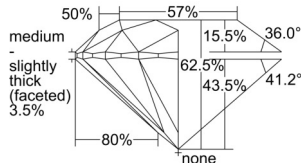

GIA®

FACSIMILE

GIA REPORT 7508777213

Verify this report at GIA.edu

GIA NATURAL DIAMOND DOSSIER®

November 12, 2024
GIA Report Number 7508777213
Shape and Cutting Style ..... Round Brilliant
Measurements ..... 4.09 - 4.11 x 2.56 mm

GRADING RESULTS

Carat Weight ..... 0.26 carat
Color Grade ..... G
Clarity Grade VS2
Cut Grade ..... Excellent

ADDITIONAL GRADING INFORMATION

Polish ..... Excellent
Symmetry ..... Excellent
Fluorescence ..... None
Clarity Characteristics ..... Crystal, Cloud
Inscription(s): GIA 7508777213

PROPORTIONS

Profile to actual proportions

GRADING SCALES

GIA COLOR SCALE	GIA CLARITY SCALE	GIA CUT SCALE
Colorless	Flawless	Excellent
Near Colorless	Internally Flawless	
Faint	VVS₁	Very Good
Very Light	VVS₂	
Light	VS₁	Good
	VS₂	
	SI₁	Fair
	SI₂	
	I₁	Poor
	I₂	
	I₃