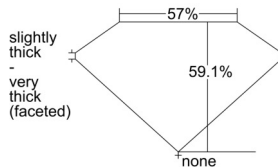

GIA®

FACSIMILE

GIA REPORT 7508779962

Verify this report at GIA.edu

GIA NATURAL DIAMOND DOSSIER®

November 05, 2024
GIA Report Number 7508779962
Shape and Cutting Style ..... Heart Brilliant
Measurements ..... 4.71 x 5.28 x 3.12 mm

GRADING RESULTS

Carat Weight ..... 0.46 carat
Color Grade ..... E
Clarity Grade VS2

ADDITIONAL GRADING INFORMATION

Polish ..... Excellent
Symmetry ..... Very Good
Fluorescence ..... None
Clarity Characteristics ..... Feather
Inscription(s): GIA 7508779962

PROPORTIONS

Profile not to actual proportions

GRADING SCALES

GIA COLOR SCALE		GIA CLARITY SCALE			
COLORLESS	D	NEAR COLORLESS	FLAWLESS		
	E		INTERNALLY FLAWLESS		
	F		VERY VERY SLIGHTLY INCLUDED	VVS₁	
	G			VVS₂	
	H		VERY SLIGHTLY INCLUDED	VS₁	
	I			VS₂	
	J			SLIGHTLY INCLUDED	SI₁
	K		SI₂		
	FAINT		L	LIGHT	I₁
			M		I₂
N		I₃			
O					
P					
Q					
R					
S