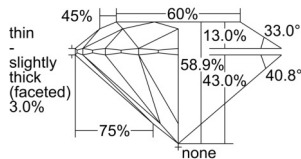

GIA®

FACSIMILE

GIA REPORT 7508782766

Verify this report at GIA.edu

GIA NATURAL DIAMOND DOSSIER®

November 05, 2024
GIA Report Number 7508782766
Shape and Cutting Style ..... Round Brilliant
Measurements ..... 4.08 - 4.11 x 2.41 mm

GRADING RESULTS

Carat Weight ..... 0.24 carat
Color Grade ..... E
Clarity Grade VS2
Cut Grade ..... Excellent

ADDITIONAL GRADING INFORMATION

Polish ..... Excellent
Symmetry ..... Excellent
Fluorescence ..... None
Clarity Characteristics ..... Cloud
Inscription(s): GIA 7508782766

PROPORTIONS

Profile to actual proportions

GRADING SCALES

GIA COLOR SCALE	GIA CLARITY SCALE	GIA CUT SCALE	
D	FLAWLESS	EXCELLENT	
E	INTERNALLY FLAWLESS		
F		VVS₁	VERY GOOD
G	VVS₂		
H	VS₁	GOOD	
I	VS₂		
J	SI₁	FAIR	
K	SI₂		
L	I₁	POOR	
M			I₂
N	I₃		
O			
P			
Q			
R			
S			
T			
U			
V			
W			
X			
Y			
Z