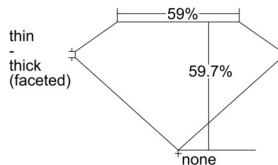

GIA®

FACSIMILE

GIA REPORT 7508828485

Verify this report at GIA.edu

GIA NATURAL DIAMOND DOSSIER®

November 07, 2024
GIA Report Number 7508828485
Shape and Cutting Style ..... Heart Brilliant
Measurements ..... 4.45 x 5.15 x 3.08 mm

GRADING RESULTS

Carat Weight ..... 0.41 carat
Color Grade ..... F
Clarity Grade VS1

ADDITIONAL GRADING INFORMATION

Polish ..... Excellent
Symmetry ..... Excellent
Fluorescence ..... None
Clarity Characteristics..... Crystal, Feather, Cloud, Needle
Inscription(s): GIA 7508828485

PROPORTIONS

Profile not to actual proportions

GRADING SCALES

GIA COLOR SCALE		GIA CLARITY SCALE			
COLORLESS	D	VERY VERY SLIGHTLY INCLUDED	FLAWLESS		
	E		INTERNALLY FLAWLESS		
	F	VERY SLIGHTLY INCLUDED	VS₁		
	G		VS₂		
	H		VS₁		
	NEAR COLORLESS	I	SLIGHTLY INCLUDED	SI₁	
		J		SI₂	
		FAINT	K	INCLUDED	I₁
			L		I₂
			M		I₃
VERT LIGHT	N				
	O				
	P				
	Q				
	R				
	S				
	T				
LIGHT	U				
	V				
	W				
	X				
Y					
Z