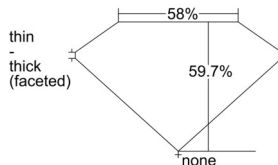

GIA®

FACSIMILE

GIA REPORT 7508830224

Verify this report at GIA.edu

GIA NATURAL DIAMOND DOSSIER®

November 11, 2024
GIA Report Number 7508830224
Shape and Cutting Style ..... Heart Brilliant
Measurements ..... 4.96 x 5.79 x 3.46 mm

GRADING RESULTS

Carat Weight ..... 0.57 carat
Color Grade ..... G
Clarity Grade VS1

ADDITIONAL GRADING INFORMATION

Polish ..... Excellent
Symmetry ..... Excellent
Fluorescence ..... None
Clarity Characteristics ..... Feather, Pinpoint, Cloud
Inscription(s): GIA 7508830224

PROPORTIONS

Profile not to actual proportions

GRADING SCALES

GIA COLOR SCALE		GIA CLARITY SCALE			
COLORLESS	D	VERY VERY SLIGHTLY INCLUDED	FLAWLESS		
	E		INTERNALLY FLAWLESS		
	F	VERY SLIGHTLY INCLUDED	VVS₁		
	G		VVS₂		
	H		VS₁		
	NEAR COLORLESS	I	SLIGHTLY INCLUDED	VS₂	
		J		SI₁	
		FAINT	K	INCLUDED	SI₂
			L		I₁
			M		I₂
VERT LIGHT	N	LIGHT	I₃		
	O				
	P				
	Q				
	R