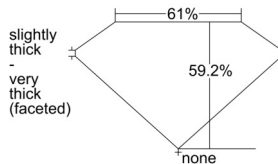

GIA®

FACSIMILE

GIA REPORT

7508830831

Verify this report at GIA.edu

GIA NATURAL DIAMOND DOSSIER®

November 08, 2024
GIA Report Number 7508830831
Shape and Cutting Style ..... Heart Brilliant
Measurements ..... 5.87 x 6.61 x 3.91 mm

GRADING RESULTS

Carat Weight ..... 0.90 carat
Color Grade ..... G
Clarity Grade SI1

ADDITIONAL GRADING INFORMATION

Polish ..... Very Good
Symmetry ..... Very Good
Fluorescence ..... None
Clarity Characteristics ..... Crystal
Inscription(s): GIA 7508830831

PROPORTIONS

Profile not to actual proportions

GRADING SCALES

GIA COLOR SCALE		GIA CLARITY SCALE			
COLORLESS	D	VERY VERY SLIGHTLY INCLUDED	FLAWLESS		
	E		INTERNALLY FLAWLESS		
	F	VERY SLIGHTLY INCLUDED	VVS₁		
	G		VVS₂		
	H		VS₁		
	NEAR COLORLESS	I	SLIGHTLY INCLUDED	VS₂	
		J		SI₁	
		FAINT	K	INCLUDED	SI₂
			L		I₁
			M		I₂
VERT LIGHT	N	LIGHT	I₃		
	O				
	P				
	Q				
	R