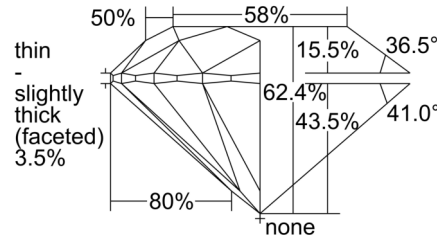

GIA NATURAL DIAMOND GRADING REPORT

November 11, 2024
 GIA Report Number 7508839774
 Shape and Cutting Style Round Brilliant
 Measurements 7.06 - 7.08 x 4.41 mm

GRADING RESULTS

Carat Weight 1.36 carat
 Color Grade D
 Clarity Grade VS2
 Cut Grade Excellent

ADDITIONAL GRADING INFORMATION

Polish Excellent
 Symmetry Excellent
 Fluorescence None
 Inscription(s): GIA 7508839774

PROPORTIONS

Profile to actual proportions

CLARITY CHARACTERISTICS

KEY TO SYMBOLS*

- Feather
- Cloud
- Needle
- Indented Natural

* Red symbols denote internal characteristics (inclusions). Green or black symbols denote external characteristics (blemishes). Diagram is an approximate representation of the diamond, and symbols shown indicate type, position, and approximate size of clarity characteristics. All clarity characteristics may not be shown. Details of finish are not shown.