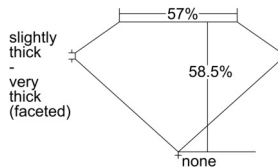

GIA®

FACSIMILE

GIA REPORT 7508847873

Verify this report at GIA.edu

GIA NATURAL DIAMOND DOSSIER®

November 13, 2024
GIA Report Number 7508847873
Shape and Cutting Style ..... Heart Brilliant
Measurements ..... 5.70 x 6.73 x 3.94 mm

GRADING RESULTS

Carat Weight ..... 0.93 carat
Color Grade ..... H
Clarity Grade VS1

ADDITIONAL GRADING INFORMATION

Polish ..... Excellent
Symmetry ..... Excellent
Fluorescence ..... None
Clarity Characteristics ..... Crystal
Inscription(s): GIA 7508847873

PROPORTIONS

Profile not to actual proportions

GRADING SCALES

GIA COLOR SCALE		GIA CLARITY SCALE		
COLORLESS	D	VERY SLIGHTLY INCLUDED	FLAWLESS	
	E		INTERNALLY FLAWLESS	
	F		VS₁	
	G		VS₂	
	NEAR COLORLESS	H	SLIGHTLY INCLUDED	VS₁
		I		VS₂
		J	INCLUDED	SI₁
		K		SI₂
		L		I₁
		M		I₂
FAINT	N	LIGHT	I₃	
	O			
	P			
	Q			
	R			
	S			
VERT LIGHT	T			
	U			
	V			
	W			
	X			
	Y			
COLORLESS	Z