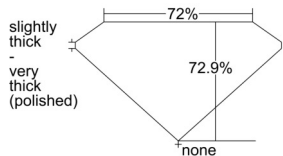

GIA®

FACSIMILE

GIA REPORT 7508882815

Verify this report at GIA.edu

GIA NATURAL DIAMOND DOSSIER®

December 05, 2024
GIA Report Number 7508882815
Shape and Cutting Style ..... Square Modified Brilliant
Measurements ..... 4.88 x 4.83 x 3.52 mm

GRADING RESULTS

Carat Weight ..... 0.75 carat
Color Grade ..... G
Clarity Grade ..... Internally Flawless

ADDITIONAL GRADING INFORMATION

Polish ..... Excellent
Symmetry ..... Excellent
Fluorescence ..... None
Clarity Characteristics ..... Minor Details of Polish
Inscription(s): GIA 7508882815

PROPORTIONS

Profile not to actual proportions

GRADING SCALES

GIA COLOR SCALE		GIA CLARITY SCALE			
COLORLESS	D	VERY VERY SLIGHTLY INCLUDED	FLAWLESS		
	E		INTERNALLY FLAWLESS		
	F	VERY SLIGHTLY INCLUDED	VVS₁		
	G		VVS₂		
	H		VS₁		
	NEAR COLORLESS	I	SLIGHTLY INCLUDED	VS₂	
		J		SI₁	
		FAINT	K	INCLUDED	SI₂
			L		I₁
			M		I₂
VERY LIGHT			N	INCLUDED	I₃
			O		
			P		
	Q				
LIGHT	R				
	S				
	T				
	U				
	V				
	W				
	X				
	Y				
	Z