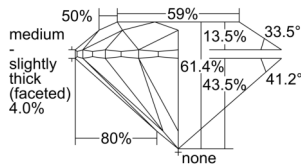

GIA®

FACSIMILE

GIA REPORT 7508898301

Verify this report at GIA.edu

GIA NATURAL DIAMOND DOSSIER®

November 25, 2024
GIA Report Number 7508898301
Shape and Cutting Style ..... Round Brilliant
Measurements ..... 4.36 - 4.38 x 2.68 mm

GRADING RESULTS

Carat Weight ..... 0.31 carat
Color Grade ..... D
Clarity Grade VS1
Cut Grade ..... Excellent

ADDITIONAL GRADING INFORMATION

Polish ..... Excellent
Symmetry ..... Excellent
Fluorescence ..... None
Clarity Characteristics ..... Crystal, Cloud, Pinpoint
Inscription(s): GIA 7508898301

PROPORTIONS

Profile to actual proportions

GRADING SCALES

GIA COLOR SCALE	GIA CLARITY SCALE	GIA CUT SCALE
COLOURLESS	FLAWLESS	EXCELLENT
D	INTERNALLY FLAWLESS	
E	VVS₁	VERY GOOD
F		
G	VVS₂	
H	VS₁	GOOD
I		
J	VS₂	
K	SI₁	FAIR
L		
M	SI₂	
N	I₁	POOR
O		
P	I₂	
Q	I₃	
R		
S		
T		
U		
V		
W		
X		
Y		
Z