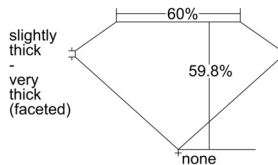

GIA®

FACSIMILE

GIA REPORT

7508912748

Verify this report at GIA.edu

GIA NATURAL DIAMOND DOSSIER®

November 28, 2024
GIA Report Number 7508912748
Shape and Cutting Style ..... Heart Brilliant
Measurements ..... 4.67 x 5.48 x 3.28 mm

GRADING RESULTS

Carat Weight ..... 0.50 carat
Color Grade ..... G
Clarity Grade VS2

ADDITIONAL GRADING INFORMATION

Polish ..... Excellent
Symmetry ..... Excellent
Fluorescence ..... None
Clarity Characteristics..... Crystal, Feather
Inscription(s): GIA 7508912748

PROPORTIONS

Profile not to actual proportions

GRADING SCALES

GIA COLOR SCALE		GIA CLARITY SCALE	
NEAR COLORLESS	D	VERY VERY SLIGHTLY INCLUDED	FLAWLESS
	E		INTERNALLY FLAWLESS
	F		VVS₁
	G		VVS₂
	H		VS₁
	I		VS₂
	J		SI₁
	K		SI₂
	L		I₁
	M		I₂
FAINT	N	SLIGHTLY INCLUDED	I₃
	O		
	P		
	Q		
VERY LIGHT	R	INCLUDED	
	S		
	T		
	U		
	V		
	W		
	X		
	Y		
LIGHT	Z