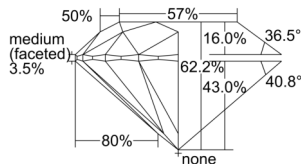

GIA®

FACSIMILE

GIA REPORT 7508923976

Verify this report at GIA.edu

GIA NATURAL DIAMOND DOSSIER®

December 02, 2024
GIA Report Number 7508923976
Shape and Cutting Style ..... Round Brilliant
Measurements ..... 5.26 - 5.27 x 3.28 mm

GRADING RESULTS

Carat Weight ..... 0.55 carat
Color Grade ..... E
Clarity Grade S11
Cut Grade ..... Excellent

ADDITIONAL GRADING INFORMATION

Polish ..... Excellent
Symmetry ..... Excellent
Fluorescence ..... None
Clarity Characteristics ..... Cloud, Crystal
Inscription(s): GIA 7508923976

PROPORTIONS

Profile to actual proportions

GRADING SCALES

GIA COLOR SCALE	GIA CLARITY SCALE	GIA CUT SCALE	
D	FLAWLESS	EXCELLENT	
E	INTERNALLY FLAWLESS		
F		VVS₁	VERY GOOD
G	VVS₂		
H	VS₁	GOOD	
I	VS₂		
J	S1₁	FAIR	
K	S1₂		
L	I₁	POOR	
M	I₂		
N	I₃		
O			
P			
Q			
R			
S			
T			
U			
V			
W			
X			
Y			
Z