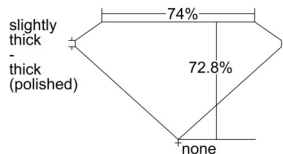

GIA®

FACSIMILE

GIA REPORT 7508933885

Verify this report at GIA.edu

GIA NATURAL DIAMOND DOSSIER®

December 05, 2024
GIA Report Number 7508933885
Shape and Cutting Style ..... Square Modified Brilliant
Measurements ..... 5.03 x 4.98 x 3.63 mm

GRADING RESULTS

Carat Weight ..... 0.80 carat
Color Grade I
Clarity Grade SI1

ADDITIONAL GRADING INFORMATION

Polish ..... Excellent
Symmetry ..... Excellent
Fluorescence ..... None
Clarity Characteristics ..... Crystal, Feather
Inscription(s): GIA 7508933885

PROPORTIONS

Profile not to actual proportions

GRADING SCALES

GIA COLOR SCALE		GIA CLARITY SCALE			
COLORLESS	D	VERY VERY SLIGHTLY INCLUDED	FLAWLESS		
	E		INTERNALLY FLAWLESS		
	F	VERY SLIGHTLY INCLUDED	VVS₁		
	G		VVS₂		
	H		VS₁		
	NEAR COLORLESS	I	SLIGHTLY INCLUDED	VS₂	
		J		SI₁	
		FAINT	K	INCLUDED	SI₂
			L		I₁
			M		I₂
VERT LIGHT	N	LIGHT	I₃		
	O				
	P				
	Q				
	R