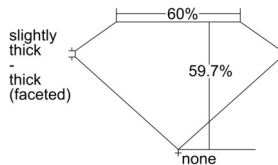

GIA®

FACSIMILE

GIA REPORT 7508934375

Verify this report at GIA.edu

GIA NATURAL DIAMOND DOSSIER®

December 04, 2024
GIA Report Number 7508934375
Shape and Cutting Style ..... Heart Brilliant
Measurements ..... 4.73 x 5.50 x 3.28 mm

GRADING RESULTS

Carat Weight ..... 0.50 carat
Color Grade ..... F
Clarity Grade SI1

ADDITIONAL GRADING INFORMATION

Polish ..... Excellent
Symmetry ..... Excellent
Fluorescence ..... None
Clarity Characteristics ..... Crystal
Inscription(s): GIA 7508934375

PROPORTIONS

Profile not to actual proportions

GRADING SCALES

GIA COLOR SCALE		GIA CLARITY SCALE	
NEAR COLORLESS	D	VERY VERY SLIGHTLY INCLUDED	FLAWLESS
	E		INTERNALLY FLAWLESS
	F		VVS₁
	G		VVS₂
	H		VS₁
	I		VS₂
	J		SI₁
	K		SI₂
	L		I₁
	M		I₂
FAINT	N	SLIGHTLY INCLUDED	I₃
	O		
	P		
	Q		
VERT LIGHT	R	INCLUDED	
	S		
	T		
	U		
	V		
	W		
	X		
	Y		
LIGHT	Z