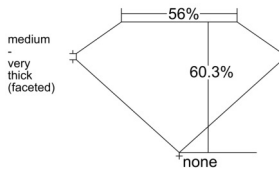

GIA®

FACSIMILE

GIA REPORT 7508935130

Verify this report at GIA.edu

GIA NATURAL DIAMOND DOSSIER®

December 20, 2024
GIA Report Number 7508935130
Shape and Cutting Style ..... Oval Brilliant
Measurements ..... 5.72 x 3.86 x 2.33 mm

GRADING RESULTS

Carat Weight ..... 0.33 carat
Color Grade ..... E
Clarity Grade SI1

ADDITIONAL GRADING INFORMATION

Polish ..... Excellent
Symmetry ..... Very Good
Fluorescence ..... None
Clarity Characteristics ..... Feather, Crystal
Inscription(s): GIA 7508935130

PROPORTIONS

Profile not to actual proportions

GRADING SCALES

GIA COLOR SCALE		GIA CLARITY SCALE	
COLORLESS	D	VERY VERY SLIGHTLY INCLUDED	FLAWLESS
	E		INTERNALLY FLAWLESS
	F		VVS₁
	G		VVS₂
	H		VS₁
	I		VS₂
	J		SI₁
	K		SI₂
	L		I₁
	M		I₂
NEAR COLORLESS	N	SLIGHTLY INCLUDED	I₃
	O		
	P		
	Q		
FAINT	R	INCLUDED	
	S		
	T		
	U		
VERT LIGHT	V		
	W		
	X		
	Y		
LIGHT	Z