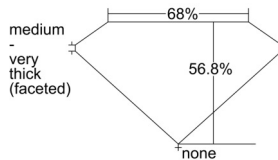

GIA®

FACSIMILE

GIA REPORT

7508935351

Verify this report at GIA.edu

GIA NATURAL DIAMOND DOSSIER®

December 05, 2024
GIA Report Number 7508935351
Shape and Cutting Style ..... Heart Brilliant
Measurements ..... 4.05 x 4.76 x 2.71 mm

GRADING RESULTS

Carat Weight ..... 0.30 carat
Color Grade ..... G
Clarity Grade VS1

ADDITIONAL GRADING INFORMATION

Polish ..... Excellent
Symmetry ..... Excellent
Fluorescence ..... Faint
Clarity Characteristics ..... Feather, Needle, Pinpoint
Inscription(s): GIA 7508935351

PROPORTIONS

Profile not to actual proportions

GRADING SCALES

GIA COLOR SCALE		GIA CLARITY SCALE			
COLORLESS	D	VERY VERY SLIGHTLY INCLUDED	FLAWLESS		
	E		INTERNALLY FLAWLESS		
	F	VERY SLIGHTLY INCLUDED	VVS₁		
	G		VVS₂		
	H		VS₁		
	NEAR COLORLESS	I	SLIGHTLY INCLUDED	VS₂	
		J		SI₁	
		FAINT	K	INCLUDED	SI₂
			L		I₁
			M		I₂
VERT LIGHT	N	LIGHT	I₃		
	O				
	P				
	Q				
	R