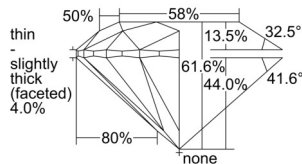

GIA®

FACSIMILE

GIA NATURAL DIAMOND DOSSIER®

December 04, 2024
GIA Report Number 7508935757
Shape and Cutting Style ..... Round Brilliant
Measurements ..... 5.08 - 5.12 x 3.14 mm

GRADING RESULTS

Carat Weight ..... 0.50 carat
Color Grade ..... E
Clarity Grade S11
Cut Grade ..... Excellent

ADDITIONAL GRADING INFORMATION

Polish ..... Excellent
Symmetry ..... Excellent
Fluorescence ..... None
Clarity Characteristics ..... Feather, Crystal, Cloud
Inspection(s): GIA 7508935757

GIA REPORT 7508935757

Verify this report at GIA.edu

PROPORTIONS

Profile to actual proportions

GRADING SCALES

GIA COLOR SCALE	GIA CLARITY SCALE	GIA CUT SCALE	
D	FLAWLESS	EXCELLENT	
E	INTERNALLY FLAWLESS		
F		VVS₁	VERY GOOD
G	VVS₂		
H	VS₁	GOOD	
I	VS₂		
J	S1₁	FAIR	
K	S1₂		
L	I₁	POOR	
M	I₂		
N	I₃		
O			
P			
Q			
R			
S			
T			
U			
V			
W			
X			
Y			
Z