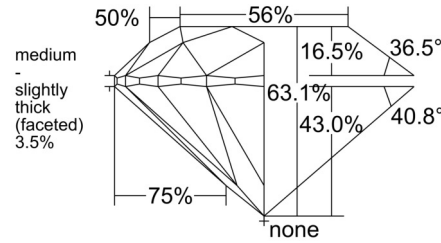

GIA NATURAL DIAMOND GRADING REPORT

December 10, 2024
 GIA Report Number 7508961895
 Shape and Cutting Style Round Brilliant
 Measurements 6.62 - 6.66 x 4.19 mm

GRADING RESULTS

Carat Weight 1.15 carat
 Color Grade F
 Clarity Grade VVS2
 Cut Grade Excellent

ADDITIONAL GRADING INFORMATION

Polish Excellent
 Symmetry Excellent
 Fluorescence None
 Inscription(s): GIA 7508961895

PROPORTIONS

Profile to actual proportions

CLARITY CHARACTERISTICS

KEY TO SYMBOLS*

- Needle Natural
- Pinpoint
- Cloud
- Indented Natural

* Red symbols denote internal characteristics (inclusions). Green or black symbols denote external characteristics (blemishes). Diagram is an approximate representation of the diamond, and symbols shown indicate type, position, and approximate size of clarity characteristics. All clarity characteristics may not be shown. Details of finish are not shown.