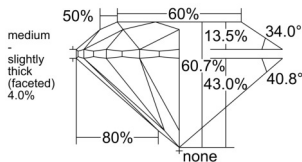

GIA®

FACSIMILE

GIA REPORT

7508969811

Verify this report at GIA.edu

GIA NATURAL DIAMOND DOSSIER®

December 11, 2024
GIA Report Number 7508969811
Shape and Cutting Style ..... Round Brilliant
Measurements ..... 5.14 - 5.17 x 3.13 mm

GRADING RESULTS

Carat Weight ..... 0.51 carat
Color Grade ..... K
Clarity Grade VS1
Cut Grade ..... Excellent

ADDITIONAL GRADING INFORMATION

Polish ..... Excellent
Symmetry ..... Excellent
Fluorescence ..... None
Clarity Characteristics ..... Crystal, Feather, Pinpoint
Inscription(s): GIA 7508969811

PROPORTIONS

Profile to actual proportions

GRADING SCALES

GIA COLOR SCALE

COLORLESS	D
	E
	F
	G
	H
	I
	J
NEAR COLORLESS	K
	L
FAIN	M
	N
	O
	P
VERY LIGHT	Q
	R
	S
	T
	U
	V
	W
	X
	Y
LIGHT	Z

GIA CLARITY SCALE

FLAWLESS	INTERNAL FLAWLESS	
		FLAWLESS
VERY VERY SLIGHTLY INCLUDED	VVS₁	
VERY SLIGHTLY INCLUDED	VVS₂	
SLIGHTLY INCLUDED	VS₁	
	VS₂	
INCLUDED	SI₁	
	SI₂	
INCLUDED	I₁	
	I₂	
	I₃	

GIA CUT SCALE

EXCELLENT
VERY GOOD
GOOD
FAIR
POOR