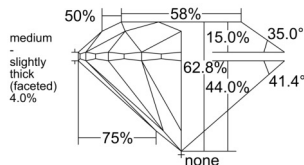

GIA®

FACSIMILE

GIA REPORT 7508970037

Verify this report at GIA.edu

GIA NATURAL DIAMOND DOSSIER®

December 11, 2024
GIA Report Number 7508970037
Shape and Cutting Style ..... Round Brilliant
Measurements ..... 6.11 - 6.16 x 3.85 mm

GRADING RESULTS

Carat Weight ..... 0.90 carat
Color Grade ..... F
Clarity Grade VS1
Cut Grade ..... Excellent

ADDITIONAL GRADING INFORMATION

Polish ..... Excellent
Symmetry ..... Excellent
Fluorescence ..... None
Clarity Characteristics ..... Feather, Pinpoint
Inscription(s): GIA 7508970037

PROPORTIONS

Profile to actual proportions