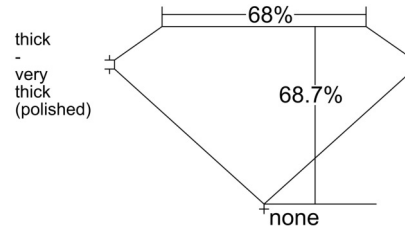

GIA NATURAL DIAMOND GRADING REPORT

December 13, 2024
 GIA Report Number 7508974900
 Shape and Cutting Style Emerald Cut
 Measurements 6.48 x 4.73 x 3.25 mm

GRADING RESULTS

Carat Weight 1.00 carat
 Color Grade G
 Clarity Grade SI1

ADDITIONAL GRADING INFORMATION

Polish Excellent
 Symmetry Very Good
 Fluorescence None
 Inscription(s): GIA 7508974900

Comments: Clouds are not shown. Pinpoints are not shown.

PROPORTIONS

Profile not to actual proportions

* Red symbols denote internal characteristics (inclusions). Green or black symbols denote external characteristics (blemishes). Diagram is an approximate representation of the diamond, and symbols shown indicate type, position, and approximate size of clarity characteristics. All clarity characteristics may not be shown. Details of finish are not shown.