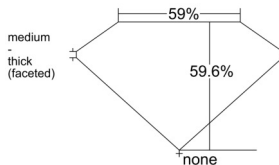

GIA®

FACSIMILE

GIA REPORT 7511030762

Verify this report at GIA.edu

GIA NATURAL DIAMOND DOSSIER®

December 20, 2024
GIA Report Number 7511030762
Shape and Cutting Style ..... Heart Brilliant
Measurements ..... 4.72 x 5.54 x 3.30 mm

GRADING RESULTS

Carat Weight ..... 0.50 carat
Color Grade ..... F
Clarity Grade VS2

ADDITIONAL GRADING INFORMATION

Polish ..... Excellent
Symmetry ..... Very Good
Fluorescence ..... None
Clarity Characteristics ..... Feather
Inscription(s): GIA 7511030762

PROPORTIONS

Profile not to actual proportions

GRADING SCALES

GIA COLOR SCALE		GIA CLARITY SCALE	
COLORLESS	D	VERY VERY SLIGHTLY INCLUDED	FLAWLESS
	E		INTERNALLY FLAWLESS
	F		VVS₁
	G		VVS₂
	H		VS₁
	I		VS₂
	J		SI₁
	K		SI₂
	L		I₁
	M		I₂
NEAR COLORLESS	N	SLIGHTLY INCLUDED	I₃
	O		
	P		
	Q		
FAINT	R		
	S		
	T		
	U		
VERT LIGHT	V		
	W		
	X		
	Y		
LIGHT	Z