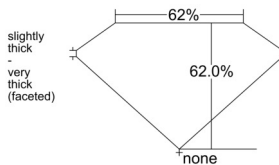

GIA®

FACSIMILE

GIA REPORT 7511048909

Verify this report at GIA.edu

GIA NATURAL DIAMOND DOSSIER®

February 07, 2025
GIA Report Number 7511048909
Shape and Cutting Style ..... Pear Brilliant
Measurements ..... 7.44 x 4.39 x 2.73 mm

GRADING RESULTS

Carat Weight ..... 0.55 carat
Color Grade ..... E
Clarity Grade VS1

ADDITIONAL GRADING INFORMATION

Polish ..... Very Good
Symmetry ..... Very Good
Fluorescence ..... Medium Blue
Clarity Characteristics ..... Crystal, Pinpoint
Inscription(s): GIA 7511048909

PROPORTIONS

Profile not to actual proportions

GRADING SCALES

GIA COLOR SCALE		GIA CLARITY SCALE	
COLORLESS	D	VERY VERY SLIGHTLY INCLUDED	FLAWLESS
	E		INTERNALLY FLAWLESS
	F		VS₁
	G		VS₂
	H		VS₁
	I		VS₂
	J		SI₁
	K		SI₂
	L		I₁
	M		I₂
NEAR COLORLESS	N	SLIGHTLY INCLUDED	I₃
	O		
	P		
	Q		
	R		
FAINT	S	INCLUDED	
	T		
	U		
	V		
	W		
VERT LIGHT	X		
	Y		
	Z		
LIGHT