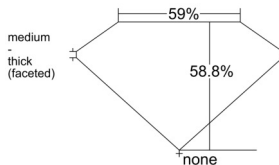

GIA®

FACSIMILE

GIA REPORT 7511049113

Verify this report at GIA.edu

GIA NATURAL DIAMOND DOSSIER®

December 23, 2024
GIA Report Number 7511049113
Shape and Cutting Style ..... Heart Brilliant
Measurements ..... 4.77 x 5.60 x 3.29 mm

GRADING RESULTS

Carat Weight ..... 0.52 carat
Color Grade ..... E
Clarity Grade ..... Internally Flawless

ADDITIONAL GRADING INFORMATION

Polish ..... Excellent
Symmetry ..... Excellent
Fluorescence ..... None
Clarity Characteristics ..... Minor Details of Polish
Inscription(s): GIA 7511049113

PROPORTIONS

Profile not to actual proportions

GRADING SCALES

GIA COLOR SCALE		GIA CLARITY SCALE			
COLORLESS	D	VERY VERY SLIGHTLY INCLUDED	FLAWLESS		
	E		INTERNALLY FLAWLESS		
	F	VERY SLIGHTLY INCLUDED	VVS₁		
	G		VVS₂		
	H		VS₁		
	NEAR COLORLESS	I	SLIGHTLY INCLUDED	VS₂	
		J		SI₁	
		FAINT	K	INCLUDED	SI₂
			L		I₁
			M		I₂
VERT LIGHT	N	LIGHT	I₃		
	O				
	P				
	Q				
	R