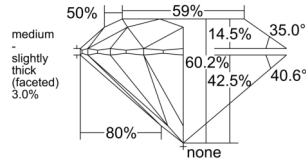

GIA®

FACSIMILE

GIA REPORT

7511054245

Verify this report at GIA.edu

GIA NATURAL DIAMOND DOSSIER®

December 24, 2024
GIA Report Number 7511054245
Shape and Cutting Style ..... Round Brilliant
Measurements ..... 5.97 - 6.02 x 3.61 mm

GRADING RESULTS

Carat Weight ..... 0.80 carat
Color Grade I
Clarity Grade S11
Cut Grade ..... Excellent

ADDITIONAL GRADING INFORMATION

Polish ..... Excellent
Symmetry ..... Excellent
Fluorescence ..... None
Clarity Characteristics ..... Crystal, Feather
Inscription(s): GIA 7511054245

PROPORTIONS

Profile to actual proportions

GRADING SCALES

GIA COLOR SCALE	GIA CLARITY SCALE	GIA CUT SCALE	
D	FLAWLESS	EXCELLENT	
E	INTERNALLY FLAWLESS		
F		VVS₁	VERY GOOD
G	VVS₂		
H	VS₁	GOOD	
I	VS₂		
J	S1₁	FAIR	
K	S1₂		
L	I₁	POOR	
M	I₂		
N	I₃		
O			
P			
Q			
R			
S			
T			
U			
V			
W			
X			
Y			
Z