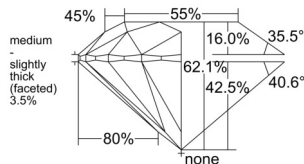

GIA®

FACSIMILE

GIA REPORT

7511066631

Verify this report at GIA.edu

GIA NATURAL DIAMOND DOSSIER®

January 17, 2025
GIA Report Number 7511066631
Shape and Cutting Style ..... Round Brilliant
Measurements ..... 6.34 - 6.39 x 3.95 mm

GRADING RESULTS

Carat Weight ..... 0.99 carat
Color Grade ..... J
Clarity Grade VS1
Cut Grade ..... Excellent

ADDITIONAL GRADING INFORMATION

Polish ..... Excellent
Symmetry ..... Excellent
Fluorescence ..... None
Clarity Characteristics ..... Crystal
Inscription(s): GIA 7511066631

PROPORTIONS

Profile to actual proportions