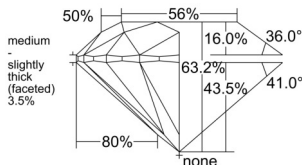

GIA®

FACSIMILE

GIA REPORT

7511076946

Verify this report at GIA.edu

GIA NATURAL DIAMOND DOSSIER®

December 26, 2024
GIA Report Number 7511076946
Shape and Cutting Style ..... Round Brilliant
Measurements ..... 4.67 - 4.71 x 2.96 mm

GRADING RESULTS

Carat Weight ..... 0.40 carat
Color Grade ..... E
Clarity Grade S11
Cut Grade ..... Excellent

ADDITIONAL GRADING INFORMATION

Polish ..... Excellent
Symmetry ..... Excellent
Fluorescence ..... None
Clarity Characteristics ..... Cloud
Inscription(s): GIA 7511076946

PROPORTIONS

Profile to actual proportions

GRADING SCALES

GIA COLOR SCALE

COLORLESS	D
	E
	F
	G
	H
	I
	J
NEAR COLORLESS	K
	L
Faint	M
	N
	O
	P
	Q
	R
	S
	T
	U
	V
	W
	X
	Y
Light	Z

GIA CLARITY SCALE

FLAWLESS	VERY VERY SLIGHTLY INCLUDED	VVS₁	VVS₂	VS₁	VS₂	S1₁	S1₂	I₁	I₂	I₃	
											INTERNAL FLAWLESS

GIA CUT SCALE

EXCELLENT
VERY GOOD
GOOD
FAIR
POOR