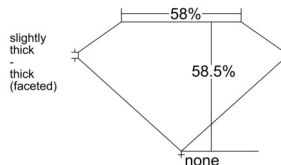

GIA®

FACSIMILE

GIA REPORT

7511122416

Verify this report at GIA.edu

GIA NATURAL DIAMOND DOSSIER®

January 06, 2025
GIA Report Number 7511122416
Shape and Cutting Style ..... Heart Brilliant
Measurements ..... 5.71 x 6.42 x 3.76 mm

GRADING RESULTS

Carat Weight ..... 0.81 carat
Color Grade ..... H
Clarity Grade VS2

ADDITIONAL GRADING INFORMATION

Polish ..... Excellent
Symmetry ..... Excellent
Fluorescence ..... None
Clarity Characteristics..... Cloud, Crystal, Feather
Inscription(s): GIA 7511122416

PROPORTIONS

Profile not to actual proportions

GRADING SCALES

GIA COLOR SCALE		GIA CLARITY SCALE			
COLORLESS	D	VERY VERY SLIGHTLY INCLUDED	FLAWLESS		
	E		INTERNALLY FLAWLESS		
	F	VERY SLIGHTLY INCLUDED	VVS₁		
	G		VVS₂		
	H		VS₁		
	NEAR COLORLESS	I	SLIGHTLY INCLUDED	VS₂	
		J		SI₁	
		FAINT	K	INCLUDED	SI₂
			L		I₁
			M		I₂
VERT LIGHT	N	LIGHT	I₃		
	O				
	P				
	Q				
	R