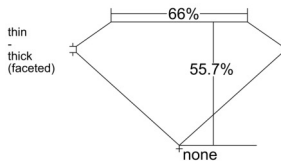

GIA®

FACSIMILE

GIA REPORT 7511128774

Verify this report at GIA.edu

GIA NATURAL DIAMOND DOSSIER®

January 06, 2025
GIA Report Number 7511128774
Shape and Cutting Style ..... Heart Brilliant
Measurements ..... 4.20 x 4.78 x 2.66 mm

GRADING RESULTS

Carat Weight ..... 0.32 carat
Color Grade ..... E
Clarity Grade VVS2

ADDITIONAL GRADING INFORMATION

Polish ..... Excellent
Symmetry ..... Excellent
Fluorescence ..... None
Clarity Characteristics ..... Needle, Pinpoint
Inscription(s): GIA 7511128774

PROPORTIONS

Profile not to actual proportions

GRADING SCALES

GIA COLOR SCALE		GIA CLARITY SCALE			
COLORLESS	D	VERY VERY SLIGHTLY INCLUDED	FLAWLESS		
	E		INTERNALLY FLAWLESS		
	F		VVS₁		
	NEAR COLORLESS	G	VERY SLIGHTLY INCLUDED	VVS₂	
		H		VS₁	
		FANT	I	SLIGHTLY INCLUDED	VS₂
			J		SI₁
	LIGHT	K	INCLUDED	SI₂	
		L		I₁	
		M		I₂	
VERT LIGHT		N	INCLUDED	I₃	
		O			
		P			
LIGHT		Q			
		R			
	S				
	T				
	U				
	V				
	W				
	X				
	Y				
	Z