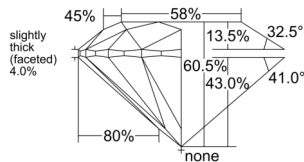

GIA®

FACSIMILE

GIA REPORT

7511140228

Verify this report at GIA.edu

GIA NATURAL DIAMOND DOSSIER®

January 06, 2025
GIA Report Number 7511140228
Shape and Cutting Style ..... Round Brilliant
Measurements ..... 4.06 - 4.08 x 2.46 mm

GRADING RESULTS

Carat Weight ..... 0.25 carat
Color Grade ..... E
Clarity Grade VS2
Cut Grade ..... Excellent

ADDITIONAL GRADING INFORMATION

Polish ..... Excellent
Symmetry ..... Excellent
Fluorescence ..... None
Clarity Characteristics ..... Cloud, Feather
Inscription(s): GIA 7511140228

PROPORTIONS

Profile to actual proportions