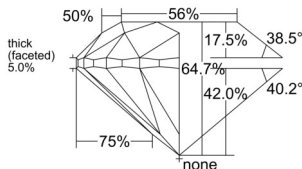

GIA®

FACSIMILE

GIA REPORT

7511146666

Verify this report at GIA.edu

GIA NATURAL DIAMOND DOSSIER®

January 07, 2025
GIA Report Number 7511146666
Shape and Cutting Style ..... Round Brilliant
Measurements ..... 5.19 - 5.26 x 3.38 mm

GRADING RESULTS

Carat Weight ..... 0.60 carat
Color Grade ..... H
Clarity Grade VS1
Cut Grade ..... Very Good

ADDITIONAL GRADING INFORMATION

Polish ..... Excellent
Symmetry ..... Very Good
Fluorescence ..... Faint
Clarity Characteristics ..... Crystal, Indented Natural
Inscription(s): GIA 7511146666

PROPORTIONS

Profile to actual proportions

GRADING SCALES

GIA COLOR SCALE

COLORLESS	D
	E
	F
	G
	H
	I
NEAR COLORLESS	J
	K
	L
FAIN	M
	N
	O
	P
VERY LIGHT	Q
	R
	S
	T
	U
	V
LIGHT	W
	X
	Y
	Z

GIA CLARITY SCALE

	FLAWLESS
	INTERNALLY FLAWLESS
VERY VERY SLIGHTLY INCLUDED	VVS₁
	VVS₂
VERY SLIGHTLY INCLUDED	VS₁
	VS₂
SLIGHTLY INCLUDED	SI₁
	SI₂
INCLUDED	I₁
	I₂
	I₃

GIA CUT SCALE

	EXCELLENT
	VERY GOOD
	GOOD
	FAIR
	POOR