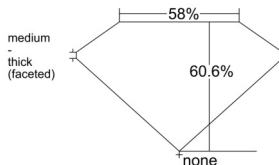

GIA®

FACSIMILE

GIA REPORT 7511149406

Verify this report at GIA.edu

GIA NATURAL DIAMOND DOSSIER®

January 07, 2025
GIA Report Number 7511149406
Shape and Cutting Style ..... Marquise Brilliant
Measurements ..... 8.18 x 4.32 x 2.62 mm

GRADING RESULTS

Carat Weight ..... 0.51 carat
Color Grade ..... D
Clarity Grade VS1

ADDITIONAL GRADING INFORMATION

Polish ..... Excellent
Symmetry ..... Very Good
Fluorescence ..... Faint
Clarity Characteristics ..... Crystal
Inscription(s): GIA 7511149406

PROPORTIONS

Profile not to actual proportions

GRADING SCALES

GIA COLOR SCALE		GIA CLARITY SCALE			
COLORLESS	D	VERY VERY SLIGHTLY INCLUDED	FLAWLESS		
	E		INTERNALLY FLAWLESS		
	F	VERY SLIGHTLY INCLUDED	VVS₁		
	G		VVS₂		
	H		VS₁		
	NEAR COLORLESS	I	SLIGHTLY INCLUDED	VS₂	
		J		SI₁	
		FAINT	K	INCLUDED	SI₂
			L		I₁
			M		I₂
VERT LIGHT	N	INCLUDED	I₃		
	O				
	P				
	Q				
	R				
	S				
LIGHT	T				
	U				
	V				
	W				
	X				
Y					
Z