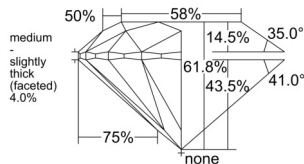

GIA®

FACSIMILE

GIA REPORT

7511154178

Verify this report at GIA.edu

GIA NATURAL DIAMOND DOSSIER®

January 08, 2025
GIA Report Number 7511154178
Shape and Cutting Style ..... Round Brilliant
Measurements ..... 4.29 - 4.31 x 2.66 mm

GRADING RESULTS

Carat Weight ..... 0.30 carat
Color Grade ..... E
Clarity Grade S11
Cut Grade ..... Excellent

ADDITIONAL GRADING INFORMATION

Polish ..... Excellent
Symmetry ..... Excellent
Fluorescence ..... None
Clarity Characteristics ..... Crystal, Cloud, Feather
Inscription(s): GIA 7511154178

PROPORTIONS

Profile to actual proportions

GRADING SCALES

GIA COLOR SCALE

COLOURESS	D
	E
	F
	G
	H
	I
	J
NEAR COLOURESS	K
	L
FAIN	M
	N
	O
	P
	Q
	R
	S
	T
	U
	V
	W
	X
	Y
LIGHT	Z

GIA CLARITY SCALE

FLAWLESS	INTERNAL FLAWLESS	
		FLAWLESS
VERY VERY SLIGHTLY INCLUDED	VVS₁	
	VVS₂	
VERY SLIGHTLY INCLUDED	VS₁	
	VS₂	
SLIGHTLY INCLUDED	SI₁	
	SI₂	
INCLUDED	I₁	
	I₂	
	I₃	

GIA CUT SCALE

EXCELLENT	
	VERY GOOD
GOOD	
FAIR	
POOR