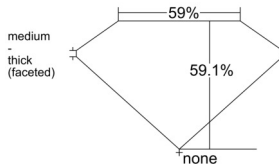

GIA®

FACSIMILE

GIA REPORT

7511166780

Verify this report at GIA.edu

GIA NATURAL DIAMOND DOSSIER®

January 09, 2025
GIA Report Number 7511166780
Shape and Cutting Style ..... Heart Brilliant
Measurements ..... 4.84 x 5.46 x 3.23 mm

GRADING RESULTS

Carat Weight ..... 0.50 carat
Color Grade ..... G
Clarity Grade VS2

ADDITIONAL GRADING INFORMATION

Polish ..... Excellent
Symmetry ..... Excellent
Fluorescence ..... None
Clarity Characteristics..... Cloud, Crystal, Feather
Inscription(s): GIA 7511166780

PROPORTIONS

Profile not to actual proportions

GRADING SCALES

GIA COLOR SCALE		GIA CLARITY SCALE			
COLORLESS	D	VERY VERY SLIGHTLY INCLUDED	FLAWLESS		
	E		INTERNALLY FLAWLESS		
	F	VERY SLIGHTLY INCLUDED	VVS₁		
	G		VVS₂		
	H		VS₁		
	NEAR COLORLESS	I	SLIGHTLY INCLUDED	VS₂	
		J		SI₁	
		FAINT	K	INCLUDED	SI₂
			L		I₁
			M		I₂
VERT LIGHT	N	LIGHT	I₃		
	O				
	P				
	Q				
	R