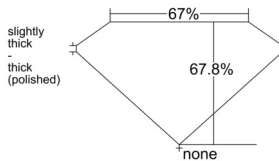

GIA®

FACSIMILE

GIA REPORT 7511167972

Verify this report at GIA.edu

GIA NATURAL DIAMOND DOSSIER®

January 09, 2025
GIA Report Number 7511167972
Shape and Cutting Style ..... Emerald Cut
Measurements ..... 5.45 x 3.73 x 2.53 mm

GRADING RESULTS

Carat Weight ..... 0.51 carat
Color Grade ..... G
Clarity Grade SI1

ADDITIONAL GRADING INFORMATION

Polish ..... Excellent
Symmetry ..... Very Good
Fluorescence ..... None
Clarity Characteristics ..... Crystal, Cloud
Inscription(s): GIA 7511167972

PROPORTIONS

Profile not to actual proportions

GRADING SCALES

GIA COLOR SCALE		GIA CLARITY SCALE			
COLORLESS	D	VERY VERY SLIGHTLY INCLUDED	FLAWLESS		
	E		INTERNALLY FLAWLESS		
	F	VERY SLIGHTLY INCLUDED	VVS₁		
	G		VVS₂		
	H		VS₁		
	NEAR COLORLESS	I	SLIGHTLY INCLUDED	VS₂	
		J		SI₁	
		FAINT	K	INCLUDED	SI₂
			L		I₁
			M		I₂
VERT LIGHT	N	LIGHT	I₃		
	O				
	P				
	Q				
	R