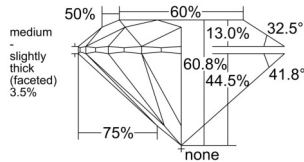

GIA®

FACSIMILE

GIA REPORT

7511176921

Verify this report at GIA.edu

GIA NATURAL DIAMOND DOSSIER®

January 09, 2025
GIA Report Number 7511176921
Shape and Cutting Style ..... Round Brilliant
Measurements ..... 4.33 - 4.36 x 2.64 mm

GRADING RESULTS

Carat Weight ..... 0.30 carat
Color Grade ..... D
Clarity Grade VVS1
Cut Grade ..... Excellent

ADDITIONAL GRADING INFORMATION

Polish ..... Excellent
Symmetry ..... Excellent
Fluorescence ..... None
Clarity Characteristics ..... Pinpoint
Inscription(s): GIA 7511176921

PROPORTIONS

Profile to actual proportions

GRADING SCALES

GIA COLOR SCALE	GIA CLARITY SCALE	GIA CUT SCALE
COLORESS	FLAWLESS	EXCELLENT
D	INTERNALLY FLAWLESS	
E	VVS₁	VERY GOOD
F		
G	VS₁	GOOD
H		
I	SI₁	FAIR
J		
K	I₁	POOR
L		
M	I₂	
N		
O	I₃	
P		
Q		
R		
S		
T		
U		
V		
W		
X		
Y		
Z