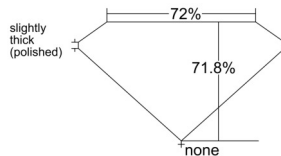

GIA®

FACSIMILE

GIA REPORT 7511178638

Verify this report at GIA.edu

GIA NATURAL DIAMOND DOSSIER®

January 13, 2025
GIA Report Number 7511178638
Shape and Cutting Style ..... Square Modified Brilliant
Measurements ..... 5.02 x 4.88 x 3.50 mm

GRADING RESULTS

Carat Weight ..... 0.70 carat
Color Grade ..... K
Clarity Grade VVS2

ADDITIONAL GRADING INFORMATION

Polish ..... Excellent
Symmetry ..... Very Good
Fluorescence ..... None
Clarity Characteristics ..... Needle, Pinpoint
Inscription(s): GIA 7511178638

PROPORTIONS

Profile not to actual proportions

GRADING SCALES

GIA COLOR SCALE		GIA CLARITY SCALE			
COLORLESS	D	VERY VERY SLIGHTLY INCLUDED	FLAWLESS		
	E		INTERNALLY FLAWLESS		
	F	VERY SLIGHTLY INCLUDED	VVS₁		
	G		VVS₂		
	H		VS₁		
	NEAR COLORLESS	I	SLIGHTLY INCLUDED	VS₂	
		J		SI₁	
		FAINT	K	INCLUDED	SI₂
			L		I₁
			M		I₂
VERT LIGHT	N	INCLUDED	I₃		
	O				
	P				
	Q				
	R				
	S				
LIGHT	T				
	U				
	V				
	W				
	X				
Y					
Z