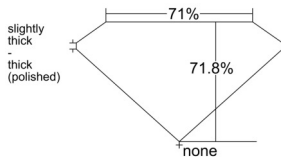

GIA®

FACSIMILE

GIA REPORT 7511179058

Verify this report at GIA.edu

GIA NATURAL DIAMOND DOSSIER®

January 13, 2025
GIA Report Number 7511179058
Shape and Cutting Style ..... Square Modified Brilliant
Measurements ..... 4.42 x 4.28 x 3.07 mm

GRADING RESULTS

Carat Weight ..... 0.50 carat
Color Grade ..... G
Clarity Grade VVS1

ADDITIONAL GRADING INFORMATION

Polish ..... Excellent
Symmetry ..... Excellent
Fluorescence ..... None
Clarity Characteristics ..... Pinpoint, Feather
Inscription(s): GIA 7511179058

PROPORTIONS

Profile not to actual proportions

GRADING SCALES

GIA COLOR SCALE		GIA CLARITY SCALE	
COLORLESS	D	VERY VERY SLIGHTLY INCLUDED	FLAWLESS
	E		INTERNALLY FLAWLESS
	F		VVS₁
	G		VVS₂
	H		VS₁
	I		VS₂
	J		SI₁
	K		SI₂
	L		I₁
	M		I₂
NEAR COLORLESS	N	SLIGHTLY INCLUDED	I₃
	O		
	P		
	Q		
FAINT	R		
	S		
	T		
	U		
VERT LIGHT	V		
	W		
	X		
	Y		
LIGHT	Z