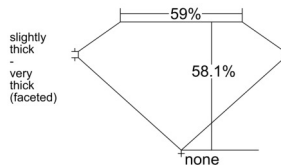

GIA®

FACSIMILE

GIA REPORT

7511183016

Verify this report at GIA.edu

GIA NATURAL DIAMOND DOSSIER®

January 10, 2025
GIA Report Number 7511183016
Shape and Cutting Style ..... Heart Brilliant
Measurements ..... 5.36 x 6.19 x 3.59 mm

GRADING RESULTS

Carat Weight ..... 0.70 carat
Color Grade ..... H
Clarity Grade SI1

ADDITIONAL GRADING INFORMATION

Polish ..... Excellent
Symmetry ..... Excellent
Fluorescence ..... None
Clarity Characteristics ..... Feather, Crystal
Inscription(s): GIA 7511183016

PROPORTIONS

Profile not to actual proportions

GRADING SCALES

GIA COLOR SCALE		GIA CLARITY SCALE		
NEAR COLORLESS	D	VERY VERY SLIGHTLY INCLUDED	FLAWLESS	
	E		INTERNALLY FLAWLESS	
	F	VERY SLIGHTLY INCLUDED	VVS₁	
	G		VVS₂	
	H	SLIGHTLY INCLUDED	VS₁	
	I		VS₂	
	J	INCLUDED	SI₁	
	K		SI₂	
	FAINT	L	INCLUDED	I₁
		M		I₂
N		I₃		
VERTILIGHT		O		
		P		
		Q		
	R			
	S			
	T			
LIGHT	U			
	V			
	W			
	X			
	Y			
	Z