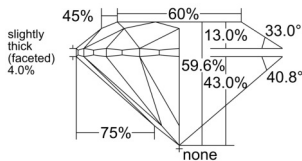

GIA®

FACSIMILE

GIA NATURAL DIAMOND DOSSIER®

January 13, 2025
GIA Report Number 7511187741
Shape and Cutting Style ..... Round Brilliant
Measurements ..... 3.85 - 3.87 x 2.30 mm

GRADING RESULTS

Carat Weight ..... 0.21 carat
Color Grade ..... D
Clarity Grade VVS1
Cut Grade ..... Excellent

ADDITIONAL GRADING INFORMATION

Polish ..... Excellent
Symmetry ..... Excellent
Fluorescence ..... Faint
Clarity Characteristics ..... Cavity
Inscription(s): GIA 7511187741

GIA REPORT 7511187741

Verify this report at gia.edu

PROPORTIONS

Profile to actual proportions