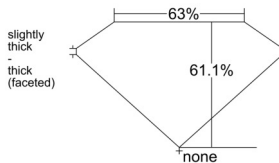

GIA®

FACSIMILE

GIA REPORT 7511190351

Verify this report at GIA.edu

GIA NATURAL DIAMOND DOSSIER®

January 13, 2025
GIA Report Number 7511190351
Shape and Cutting Style ..... Pear Brilliant
Measurements ..... 7.04 x 4.45 x 2.72 mm

GRADING RESULTS

Carat Weight ..... 0.52 carat
Color Grade ..... H
Clarity Grade VS1

ADDITIONAL GRADING INFORMATION

Polish ..... Excellent
Symmetry ..... Very Good
Fluorescence ..... None
Clarity Characteristics ..... Crystal
Inscription(s): GIA 7511190351

PROPORTIONS

Profile not to actual proportions

GRADING SCALES

GIA COLOR SCALE		GIA CLARITY SCALE		
COLORLESS	D	VERY VERY SLIGHTLY INCLUDED	FLAWLESS	
	E		INTERNALLY FLAWLESS	
	F		VS₁	
	NEAR COLORLESS	G	VS₂	
		H	VERY SLIGHTLY INCLUDED	VS₁
		I		VS₂
		J	SLIGHTLY INCLUDED	SI₁
	K	SI₂		
	L	INCLUDED		I₁
	M		I₂	
FAINT	N	INCLUDED	I₃	
	O			
	P			
	Q			
	R			
	S			
VERY LIGHT	T			
	U			
	V			
	W			
LIGHT	X			
	Y			
	Z