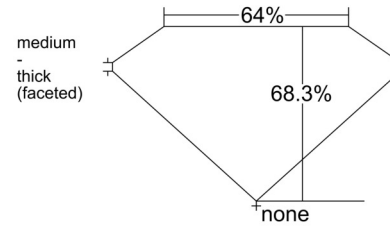

GIA NATURAL DIAMOND GRADING REPORT

 January 16, 2025
 GIA Report Number 7511190493
 Shape and Cutting Style Cushion Modified Brilliant
 Measurements 6.48 x 6.45 x 4.41 mm

GRADING RESULTS

 Carat Weight 1.51 carat
 Color Grade G
 Clarity Grade VVS2

ADDITIONAL GRADING INFORMATION

 Polish Excellent
 Symmetry Excellent
 Fluorescence None
 Inscription(s): GIA 7511190493

PROPORTIONS

Profile not to actual proportions

CLARITY CHARACTERISTICS

KEY TO SYMBOLS*

-  Feather
-  Pinpoint

* Red symbols denote internal characteristics (inclusions). Green or black symbols denote external characteristics (blemishes). Diagram is an approximate representation of the diamond, and symbols shown indicate type, position, and approximate size of clarity characteristics. All clarity characteristics may not be shown. Details of finish are not shown.