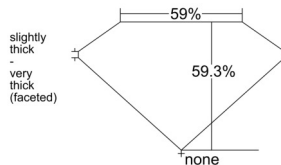

GIA®

FACSIMILE

GIA REPORT

7511194921

Verify this report at GIA.edu

GIA NATURAL DIAMOND DOSSIER®

January 16, 2025
GIA Report Number 7511194921
Shape and Cutting Style ..... Heart Brilliant
Measurements ..... 4.72 x 5.60 x 3.32 mm

GRADING RESULTS

Carat Weight ..... 0.52 carat
Color Grade ..... H
Clarity Grade VS1

ADDITIONAL GRADING INFORMATION

Polish ..... Excellent
Symmetry ..... Excellent
Fluorescence ..... None
Clarity Characteristics ..... Crystal, Pinpoint
Inscription(s): GIA 7511194921

PROPORTIONS

Profile not to actual proportions

GRADING SCALES

GIA COLOR SCALE		GIA CLARITY SCALE			
COLORLESS	D	VERY VERY SLIGHTLY INCLUDED	FLAWLESS		
	E		INTERNALLY FLAWLESS		
	F	VERY SLIGHTLY INCLUDED	VVS₁		
	G		VVS₂		
	H		VS₁		
	NEAR COLORLESS	I	SLIGHTLY INCLUDED	VS₂	
		J		SI₁	
		FAINT	K	INCLUDED	SI₂
			L		I₁
			M		I₂
VERT LIGHT	N	INCLUDED	I₃		
	O				
	P				
	Q				
	R				
LIGHT	S				
	T				
	U				
	V				
	W				
	X				
	Y				
	Z