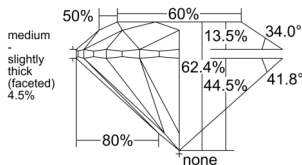

GIA®

FACSIMILE

GIA REPORT

7511196621

Verify this report at GIA.edu

GIA NATURAL DIAMOND DOSSIER®

January 14, 2025
GIA Report Number 7511196621
Shape and Cutting Style ..... Round Brilliant
Measurements ..... 4.26 - 4.29 x 2.67 mm

GRADING RESULTS

Carat Weight ..... 0.30 carat
Color Grade I
Clarity Grade VS1
Cut Grade ..... Excellent

ADDITIONAL GRADING INFORMATION

Polish ..... Excellent
Symmetry ..... Excellent
Fluorescence ..... None
Clarity Characteristics ..... Crystal, Needle
Inscription(s): GIA 7511196621

PROPORTIONS

Profile to actual proportions