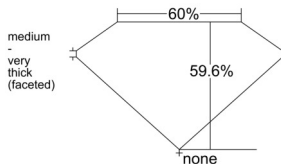

GIA®

FACSIMILE

GIA REPORT 7511198483

Verify this report at GIA.edu

GIA NATURAL DIAMOND DOSSIER®

January 16, 2025
GIA Report Number 7511198483
Shape and Cutting Style ..... Heart Brilliant
Measurements ..... 4.86 x 5.61 x 3.35 mm

GRADING RESULTS

Carat Weight ..... 0.51 carat
Color Grade ..... G
Clarity Grade ..... Internally Flawless

ADDITIONAL GRADING INFORMATION

Polish ..... Excellent
Symmetry ..... Very Good
Fluorescence ..... None
Clarity Characteristics ..... Minor Details of Polish
Inspection(s): GIA 7511198483

PROPORTIONS

Profile not to actual proportions

GRADING SCALES

GIA COLOR SCALE		GIA CLARITY SCALE			
COLORLESS	D	VERY VERY SLIGHTLY INCLUDED	FLAWLESS		
	E		INTERNALLY FLAWLESS		
	F	VERY SLIGHTLY INCLUDED	VVS₁		
	G		VVS₂		
	H		VS₁		
	NEAR COLORLESS	I	SLIGHTLY INCLUDED	VS₂	
		J		SI₁	
		FAINT	K	INCLUDED	SI₂
			L		I₁
	M		I₂		
VERTICALLY LIGHT	N		INCLUDED	I₃	
	O				
	P				
	Q				
LIGHT	R				
	S				
	T				
	U				
	V				
	W				
	X				
	Y				
	Z